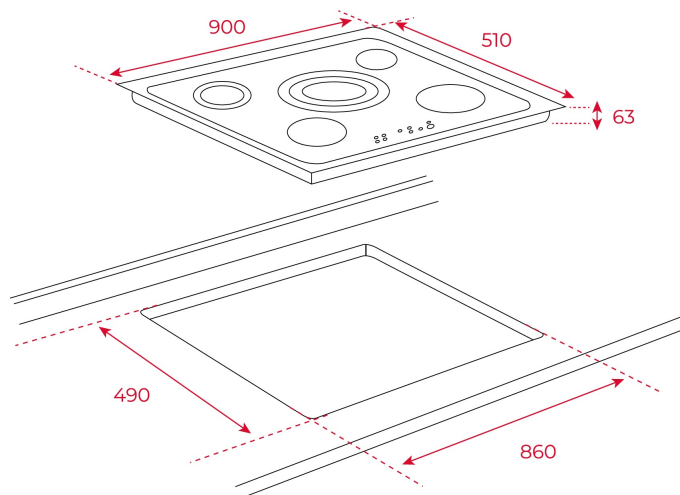

**TR 951** Vitroceramic hob with 5 cooking zones and touch control, 90cm

Autolock

Power Plus

Easy  
installation

**DESCRIPTION**

Vitroceramic hob with 5 cooking zones and touch control, 90cm

**COLOURS**

**REFERENCE**

REF. 10210002  
EAN. 8421152086308

**FEATURES**

Vitroc ceramic hob  
Touch Control  
5 cooking zones  
1 high lights Ø 145/210/270 mm  
1 high lights Ø 120/180 mm  
3 high lights Ø 145 mm  
Ceramic glass surface  
Cooking timer  
Residual heat indicator  
Power plus  
Child lock  
Easy installation kit  
Maximum nominal power 8900 W  
Optional: Grilling plate  
Optional: Teppanyaki

## DIMENSIONS

**Product height (mm):** 51  
**Product width (mm):** 900  
**Product depth (mm):** 510  
**Product length (mm):**  
**Net weight (Kg):** 12,06

### FITTING MEASURES

**Built-in Width (mm):** 860  
**Built-in Depth (mm):** 490  
**Built-in height (mm):** 51