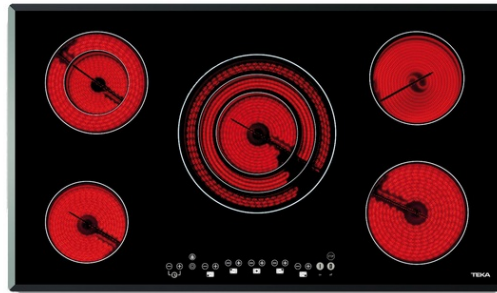

**TR 951** Vitroceramic hob with 5 cooking zones and touch control, 90cm

Autolock

Power Plus

Easy  
installation

**DESCRIPTION**

Vitroceramic hob with 5 cooking zones and touch control, 90cm

**COLOURS**

**REFERENCE**

REF. 10210002  
EAN. 8421152086308

**FEATURES**

Vitroc ceramic hob  
Touch Control  
5 cooking zones  
1 high lights Ø 145/210/270 mm  
1 high lights Ø 120/180 mm  
3 high lights Ø 145 mm  
Ceramic glass surface  
Cooking timer  
Residual heat indicator  
Power plus  
Child lock  
Easy installation kit  
Maximum nominal power 8900 W  
Optional: Grilling plate  
Optional: Teppanyaki

## DIMENSIONS

**Product height (mm):** 51  
**Product width (mm):** 900  
**Product depth (mm):** 510  
**Product length (mm):**  
**Net weight (Kg):** 12,06