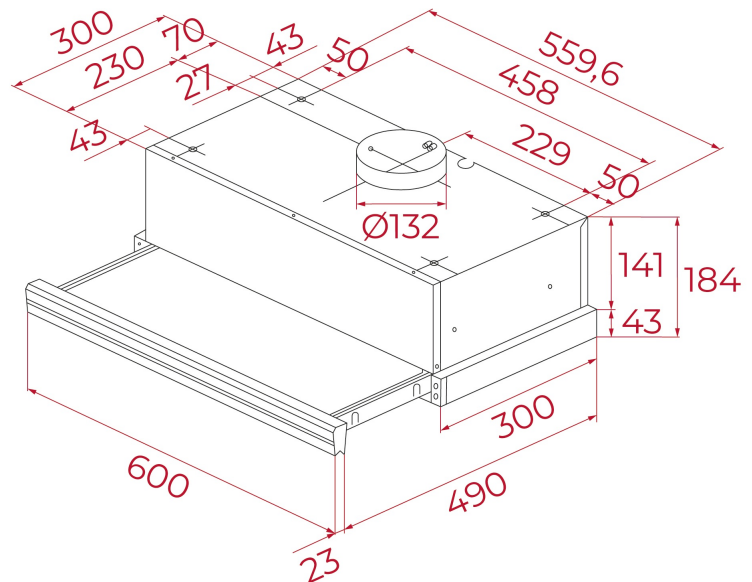

REFERENCE

REF. 40436820
EAN. 8421152146200

FEATURES

Pull-out hood
Electronic control
5 speeds + 1 intensive
Free Outlet exhaust capacity (m³/h): 393
Intensive speed exhaust capacity (m³/h): 385
Max speed exhaust capacity (m³/h): 293
Min speed exhaust capacity (m³/h): 141
Intensive speed sound level (dBA): 69
Max speed sound level (dBA): 64
Min speed sound level (dBA): 52
1 LED lamps
2 Stainless Steel filter
Stop delay timer
Fingerprint proof front panel
Exchangeable Front Panel
Anti-return valve included
Optional Charcoal Filter: CNL 1C

DIMENSIONS

Product height (mm): 184

Product width (mm): 600

Product depth (mm): 300/490

Product length (mm):

Net weight (Kg): 7,26

TECHNICAL DETAILS

FEATURES

Certificates: CE; CB; Rohs
Ø Outlet (mm): 120
Type of inner light: LED
Inside light Consumption (W): 19
Plug type: European plug
Power rate (V): 230
Frequency (Hz): 50
Total hood power (W): 119
Number of motors: 1
Motor power (W): 110
Air flow (Qmin) m³/h: 141
Air flow (Qmax): 293
Air flow (Qboost): 385