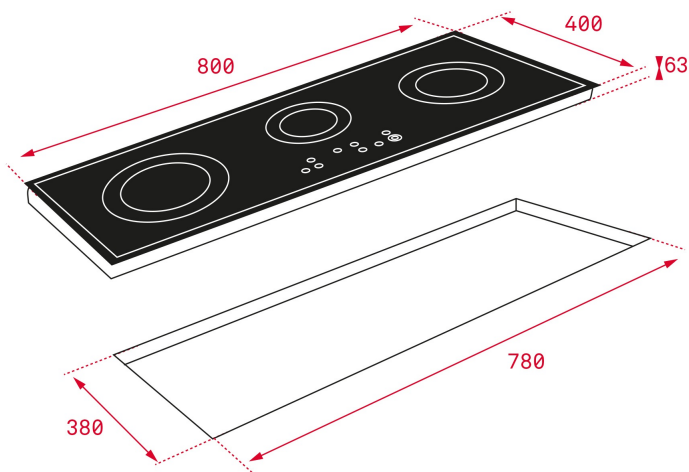

TRC 83631 80cm Vitroceramic Hob with 3 zones and Touch Control

Autolock

Power Plus

Easy
installation

DESCRIPTION

80cm Vitroceramic Hob with 3 zones and Touch Control

LIFE STYLE

Maestro

COLOURS

REFERENCE

REF. 112530000
EAN. 8434778008807

TEKA

TRC 83631

FEATURES

Urban Colors Edition
Vitreoceramic hob
Touch Control
3 cooking zones
1 high lights Ø 145/210/270 mm
1 high lights Ø 180 mm
1 high lights Ø 145 mm
Ceramic glass surface
Auto-lock safety system
Cooking timer
Power plus
Child lock
Residual heat indicator
Easy installation kit
Maximum nominal power 5700 W
Optional: Grilling plate
Optional: Teppanyaki

DIMENSIONS

Product height (mm): 51
Product width (mm): 800
Product depth (mm): 400
Product length (mm):
Net weight (Kg):

TECH SPECS

FITTING MEASURES

Built-in Width (mm): 780
Built-in Depth (mm): 380
Built-in height (mm): 51