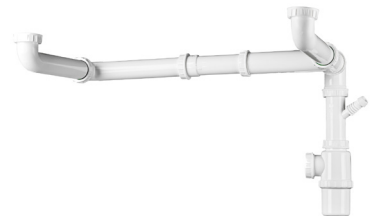

 **Stainless Steel**

Ref. 115890012 | EAN: 8434778004786

UNIVERSAL DISPENSER SOAP

- Universal soap dispenser
- Capacity: 350 ml.
- Standard installation hole: Ø 35 mm.
- maximum worktop height: 20 mm.

COLOR

- Decorative cover for 3½ valve underseat
- Stainless steel

COLOR

 **Stainless Steel**

Ref. 40199510 | EAN: 8421152113806

NEW

MAESTRO KIT VS/CP COLOR

- Frontal Panel
- Urban Colors Edition

COLOR

Ref. 111890005 | EAN: 8434778008517

NEW

MAESTRO KIT VS/CP COLOR

- Frontal Panel
- Urban Colors Edition

COLOR

Ref. 111890006 | EAN: 8434778008524

1C SPACE-SAVING SET

- Set of connections for part sink
- Optimizes the space under the sink

COLOR

Ref. 61001097 | EAN: 8421152713013

2C SPACE-SAVING SET

- Connection set for two-part sink
- Optimizes the space under the sink

COLOR

Ref. 61001104 | EAN: 8421152714881