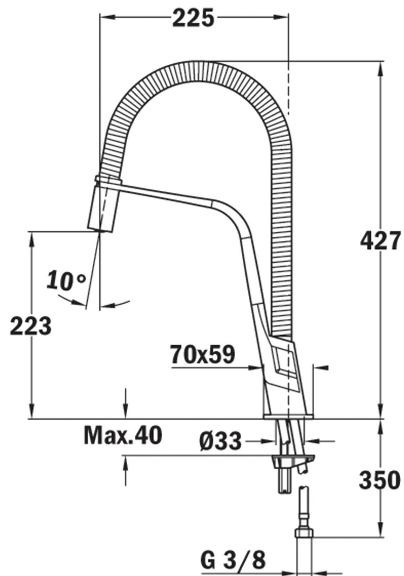

ՀՂՈՒՄ

REF: 339390200

EAN: 8421152131534

ԱՌԱՆՁՆԱՀԱՏԿՈՒԹՅՈՒՆՆԵՐ

Professional kitchen tap
 Swivel and flexible spout
 Anti-scale aerator
 Pull-down shower 1 function: aerated spray
 High resistant flexible spring
 Stainless steel flexible hose
 Cartridge with ceramic discs of high resistance
 Highly precise temperature control
 Greater handling sensitivity with smoother movements
 3/8" flexible inlet pipes

Anti-scale
aeratorHigh
ResistancePull Down
ShowerSwivel
spout

ՉԱՓԵՐԸ

Product height (mm): 427**Product width (mm):****Product depth (mm):****Product length (mm):****Net weight (Kg):** 2,85

ԳՈՒՅՆԵՐ

339390200