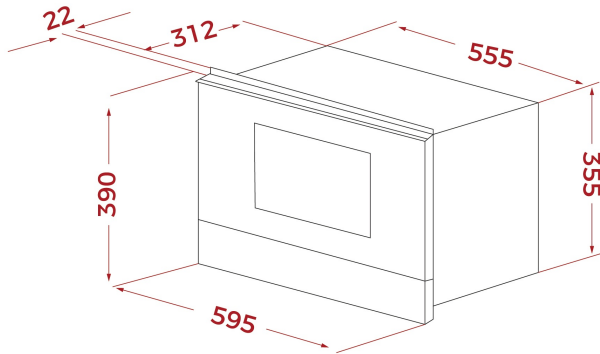

TEKA**NEO MS 6220 BIS L SS**

Built-in microwave with ceramic base and grill and left door opening

ՀՂՈՒՄ

REF: 112040006

EAN: 8434778034448

**ԱՌԱՆՁՆԱՀԱՏԿՈՒԹՅՈՒՆՆԵՐ**

Built-in Microwave + grill
 Ceramic base with uniform heating
 3 cooking functions
 2 autocooking menus
 5 power levels, 850 W
 Grill power: 1200 W
 Defrosting by time and weight
 Mechanical control with knobs and minute minder
 0-90 min. Timer
 Double glazed door with left opening
 Electronic door opening
 Automatic disconnection when open door
 LED inner light
 Stainless steel fingerprint proof
 Dropdown grill
 Quick start
 Capacity (gross/net): 22 / 21,56 litres
 Stainless steel cavity
 Grid with feet
 Tangential ventilation

22L

Defrost By
TimeDefrost By
WeightDirect
Access
MenuElectronic
Door
Opening**ՉԱՓԵՐԸ****Product height (mm):** 390**Product width (mm):** 595**Product depth (mm):** 334**Product length (mm):****Net weight (Kg):** 23,2**TECH SPECS**