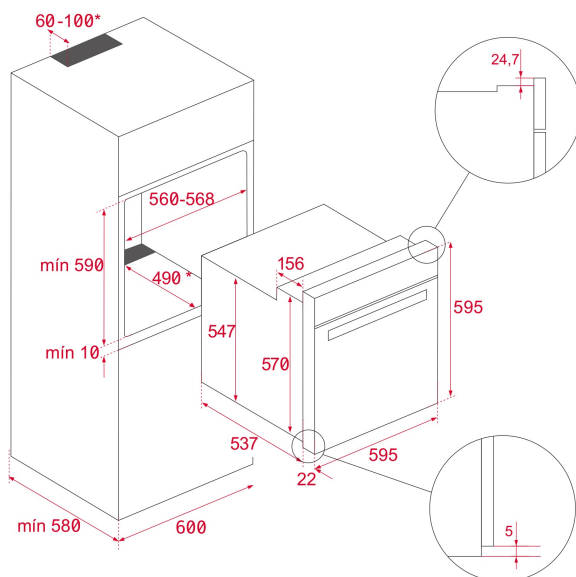

70L

Full
Extension
Telescopic
Guide

HydroClean

SoftClose

SurroundTemp

MeatProbe

The
SteamBox
Included

REFERENSI

Ventilasi Tangensial

DIMENSI

Product height (mm): 595

Product width (mm): 595

Product depth (mm): 537+22

Product length (mm):

Net weight (Kg): 40

SPESIFIKASI TEKNOLOGI