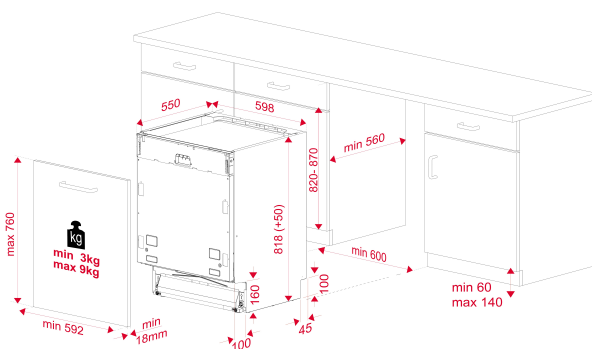

Premium Dry

Sliding Door

AquaLogic

**REFERENSI**

REF: 114260004

EAN: 8434778013481

**FITUR**

Fully integrated dishwasher  
 Electronic control panel with white LED display  
 MultiFlex-3 cutlery tray  
 IonClean antibacterial function  
 Place Settings : 15  
 Washing programs : 9  
 Washing temperatures : 35°, 40°, 45°, 50°, 65°, 70° C  
 AquaStop safety system  
 SmartSensor, measures the level of dirtiness  
 MultiCleaner Sensor  
 PremiumDry - Automatic Opening system  
 Beam on floor  
 PushUp system with 3 positions  
 FlexiSet4 lower basket  
 Fast programs: 1Hour and Mini 30  
 Special program: AutoClean, GlassCare and DualCare  
 Special functions: Half load, Express, Power Wash  
 Column installation  
 SlidingDoor installation system  
 Delay timer 1-24h  
 Low salt and rinse indicator  
 Energy efficiency class : A+++  
 Noise level: 42 dBA

**DIMENSI****Product height (mm):** 818**Product width (mm):** 598**Product depth (mm):** 550**Product length (mm):****Net weight (Kg):** 40,1**SPESIFIKASI TEKNOLOGI**

Tingkat Efisiensi Energi: D

Konsumsi Energi (Kw/hari): -