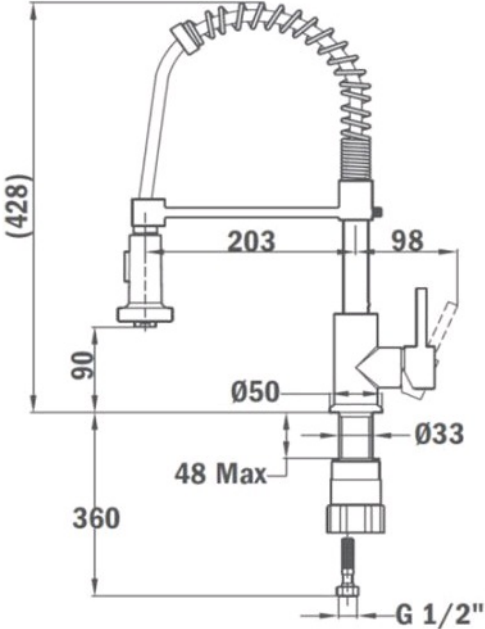

Maestro

COLOURS

REFERENCE

REF. 539391200
EAN. 8413509220145

TEKA

IN 939

FEATURES

Professional kitchen tap
Swivel and flexible spout
Anti-scale aerator
Pull-down shower 2 functions: normal & shower spray
High resistant flexible spring
Stainless steel flexible hose
35 mm cartridge
Cartridge with ceramic discs of high resistance
Highly precise temperature control
Greater handling sensitivity with smoother movements
Easy-Quick fixation system
3/8" certified flexible inlet pipes

IN 939

DIMENSIONS

- Product height (mm): 428
- Product width (mm):
- Product depth (mm):
- Product length (mm):
- Net weight (Kg): 2,1

TECH SPECS

MODEL

Type of spout: High spout
Type of handle: Single lever