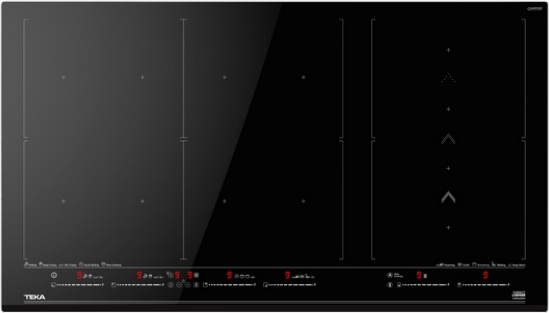

DirectSense IZF 99700 MST

Induction FullFlex

REF: 112500031 EAN: 8434778011876

(induction) MasterSense FullFlex (SlideCooking Function) (Rice cooking), (Simmering), (Melting), (Keep Warm), (Grilling), (Pan Frying), (Deep Frying), (Confit), (Poach), (Quick boiling) 6 (Induction) 6 Ø 262,5 X 195 mm. Easy installation kit 11,100

Product height (mm): 57 Product width (mm): 900 Product depth (mm): 510 Product length (mm): Net weight (Kg): 20

(V): 220-240 (Hz): 50/60 (W): 11100

112500031

Power consumption in standby mode (W): - Time to reach standby mode (min): 1