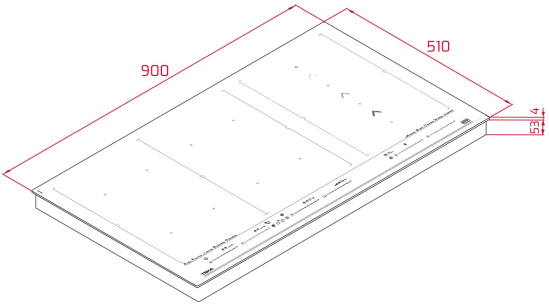

DirectSense IZF 99700 MST

Induction FullFlex

REF: 112500031 EAN: 8434778011876

(induction) MasterSense FullFlex (SlideCooking Function) (Rice cooking), (Simmering), (Melting), (Keep Warm), (Grilling), (Pan Frying), (Deep Frying), (Confit), (Poach), (Quick boiling) 6 (Induction) 6 Ø 262,5 X 195 mm. Easy installation kit 11,100

Product height (mm): 57 Product width (mm): 900 Product depth (mm): 510 Product length (mm): Net weight (Kg): 20

(V): 220-240 (Hz): 50/60 (W): 11100

112500031

Power consumption in standby mode (W): - Time to reach standby mode (min): 1