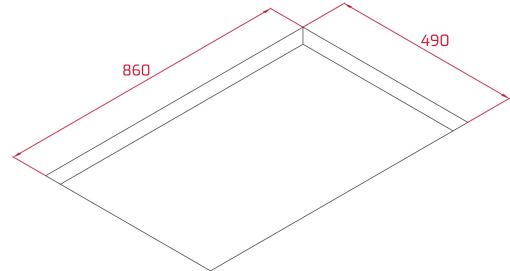

DirectSense IZF 99700 MST

Induction FullFlex

REF: 112500031 EAN: 8434778011876

(induction) MasterSense FullFlex (SlideCooking Function) (Rice cooking), (Simmering), (Melting), (Keep Warm), (Grilling), (Pan Frying), (Deep Frying), (Confit), (Poach), (Quick boiling) 6 (Induction) 6 Ø 262,5 X 195 mm. Easy installation kit 11,100

Product height (mm): 57 Product width (mm): 900 Product depth (mm): 510 Product length (mm): Net weight (Kg): 20

(V): 220-240 (Hz): 50/60 (W): 11100

112500031

Power consumption in standby mode (W): - Time to reach standby mode (min): 1