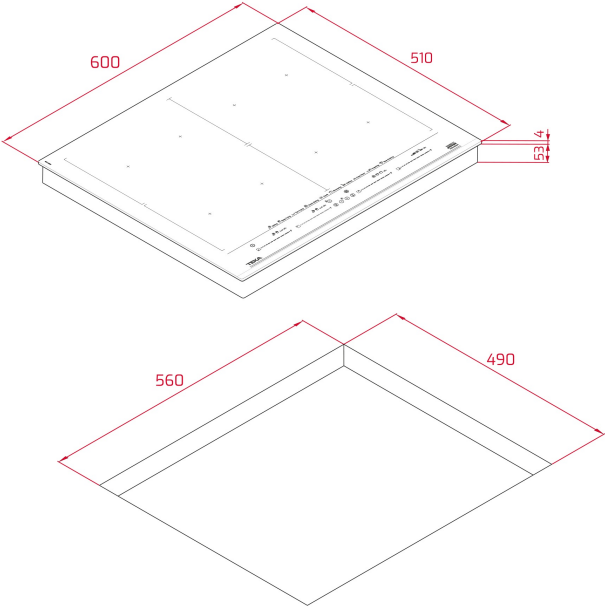

DirectSense IZF 68700 MST

Induction FullFlex

REF: 112500037 EAN: 8434778016208

REF: 112500037 EAN: 8434778016208

MasterSense FullFlex

(induction) MasterSense FullFlex SlideCooking Function Rice cooking, Simmering, Melting, Keep Warm, Grilling, Pan Frying, Deep Frying, Confit, Poach, Quick boiling Easy installation kit 7,400

Product height (mm): 57

Product width (mm): 600

Product depth (mm): 510

Product length (mm):

Net weight (Kg): 13,21

Power consumption in standby mode (W): -

Time to reach standby mode (min): 1

Time to reach standby mode (min): 1