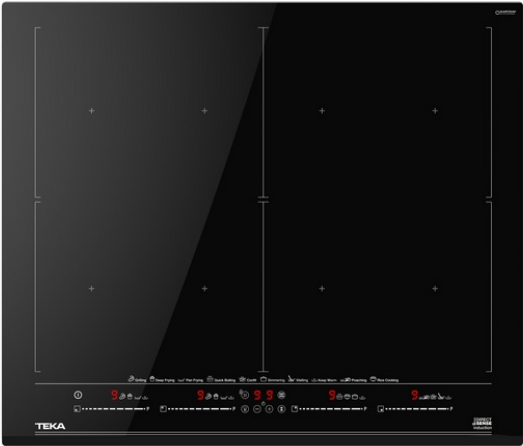

DirectSense IZF 68700 MST

Induction FullFlex

REF: 112500037 EAN: 8434778016208

REF: 112500037 EAN: 8434778016208

MasterSense FullFlex

(induction) MasterSense FullFlex SlideCooking Function Rice cooking, Simmering, Melting, Keep Warm, Grilling, Pan Frying, Deep Frying, Confit, Poach, Quick boiling Easy installation kit 7,400

Product height (mm): 57

Product width (mm): 600

Product depth (mm): 510

Product length (mm):

Net weight (Kg): 13,21

Power consumption in standby mode (W): -

Time to reach standby mode (min): 1

Time to reach standby mode (min): 1