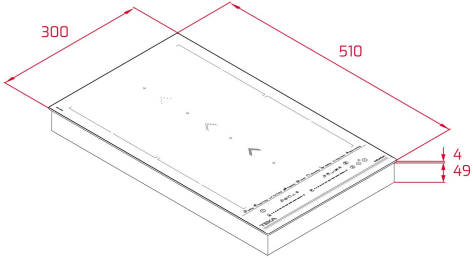

IZS 34700 MST Black

Induction) 2 Flex

REF: 112530001

EAN: 8434778011982

induction MasterSense

Flex SlideCooking Function Poach, Confit, Grilling, Pan Frying, Deep Frying, Simmering, Keep Warm

2 induction zones Ø 255 x 200 mm. Easy installation kit 3,600

Product height (mm): 53

Product width (mm): 300

Product depth (mm): 510

Product length (mm):

Net weight (Kg): 5,12

(V): 220-240

(Hz): 50/60

(W): -