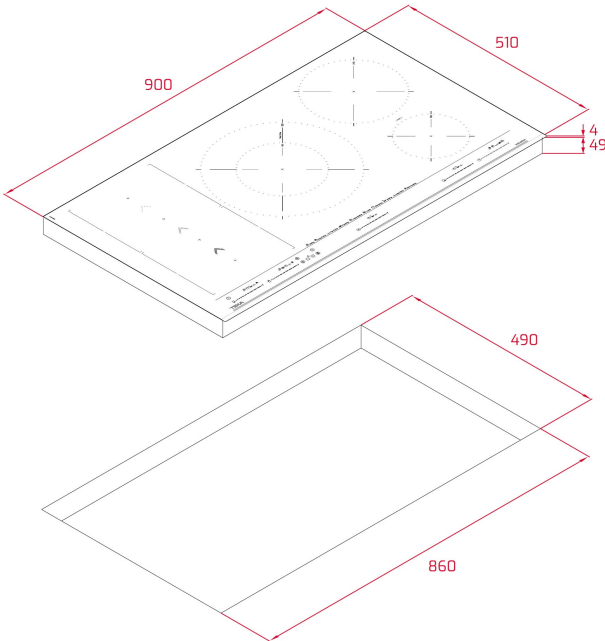

IZS 97630 MST Black

Induction Flex (S)

REF: 112500034 EAN: 8434778012057

REF: 112500034 EAN: 8434778012057

MasterSense Flex

(induction) MasterSense Flex

SlideCooking Function

Simmering, Melting, Keep Warm, Grilling, Pan Frying, Deep Frying, Confit, Poach

5

1 (Induction) Ø 320/180

2 (Induction) Ø 228 x 200

1 (Induction) Ø 215

1 (Induction) Ø 150

Easy installation kit 10,800

Product height (mm): 53

Product width (mm): 900

Product depth (mm): 510

Product length (mm):

Net weight (Kg): 15,18

(V): 220-240

(Hz): 50/60

(W): TBC

112500034

112500034