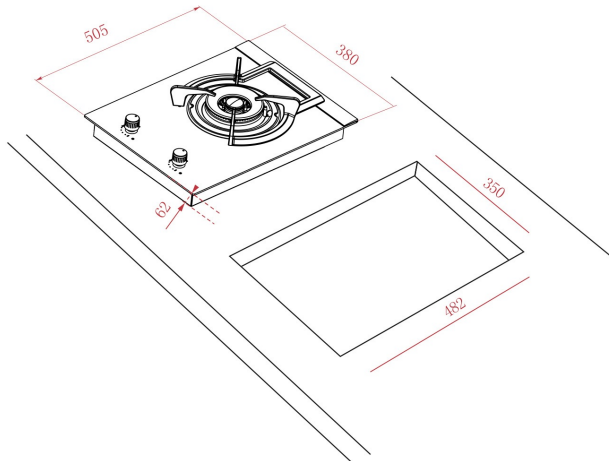

通电点火，绿色环保

外形尺寸

Product height (mm):

Product width (mm):

Product depth (mm):

Product length (mm):

Net weight (Kg): 8

技术规格